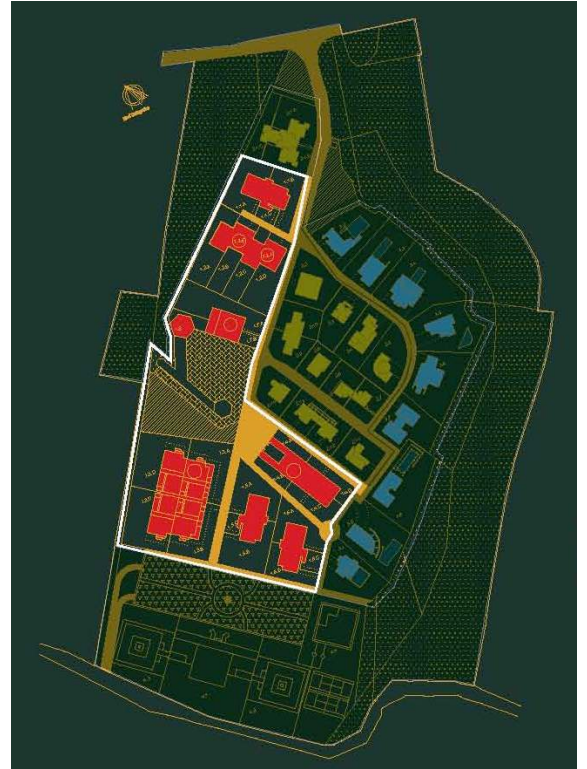

APARTMENTS MELOGRANO

Melograno is located on the north-western side and towards the centre of the park. The seven small apartment villas have just two stories. Thanks to their classical and modern designs they make up a harmonious whole with the other villas in the park. A great deal of thought has been devoted to the location of the apartment villas in the park, and they are surrounded by extremely verdant gardens. The garden apartments on the ground floor all have their own gardens. The penthouse apartments on the 1st floor all have spacious balconies and/or roof terraces. The spacious layout and great variety of original and innovative designs guarantees excellent living comfort and optimum privacy. The sophisticated light ingress makes the homes particularly comfortable and pleasant to live in any season.

More information? Visit www.parcodimileto.com and apply for a personal log-in code. With the log-in code you obtain access to lay outs, specifications and pricelists.

GARDEN APARTMENTS MELOGRANO

Lot Nr.	Name Apartment villa	Lot m2	Living space m2	Bedrooms	Bathrooms	Garage	Pool
1.5.A	3 Appartamenti	729	154	1	1	*1	*2
1.5.B		778	146	2	2	*1	*2
1.5.C		107	131	2	2	*1	*2
1.6.A	3 Appartamenti	676	154	1	1	*1	*2
1.6.B		498	146	2	2	*1	*2
1.6.C		158	131	2	2	*1	*2
1.7.A	villa Piazza 4 Appartamenti	833	109	2	1	*1	*2
1.7.B		357	83	2	1	*1	*2